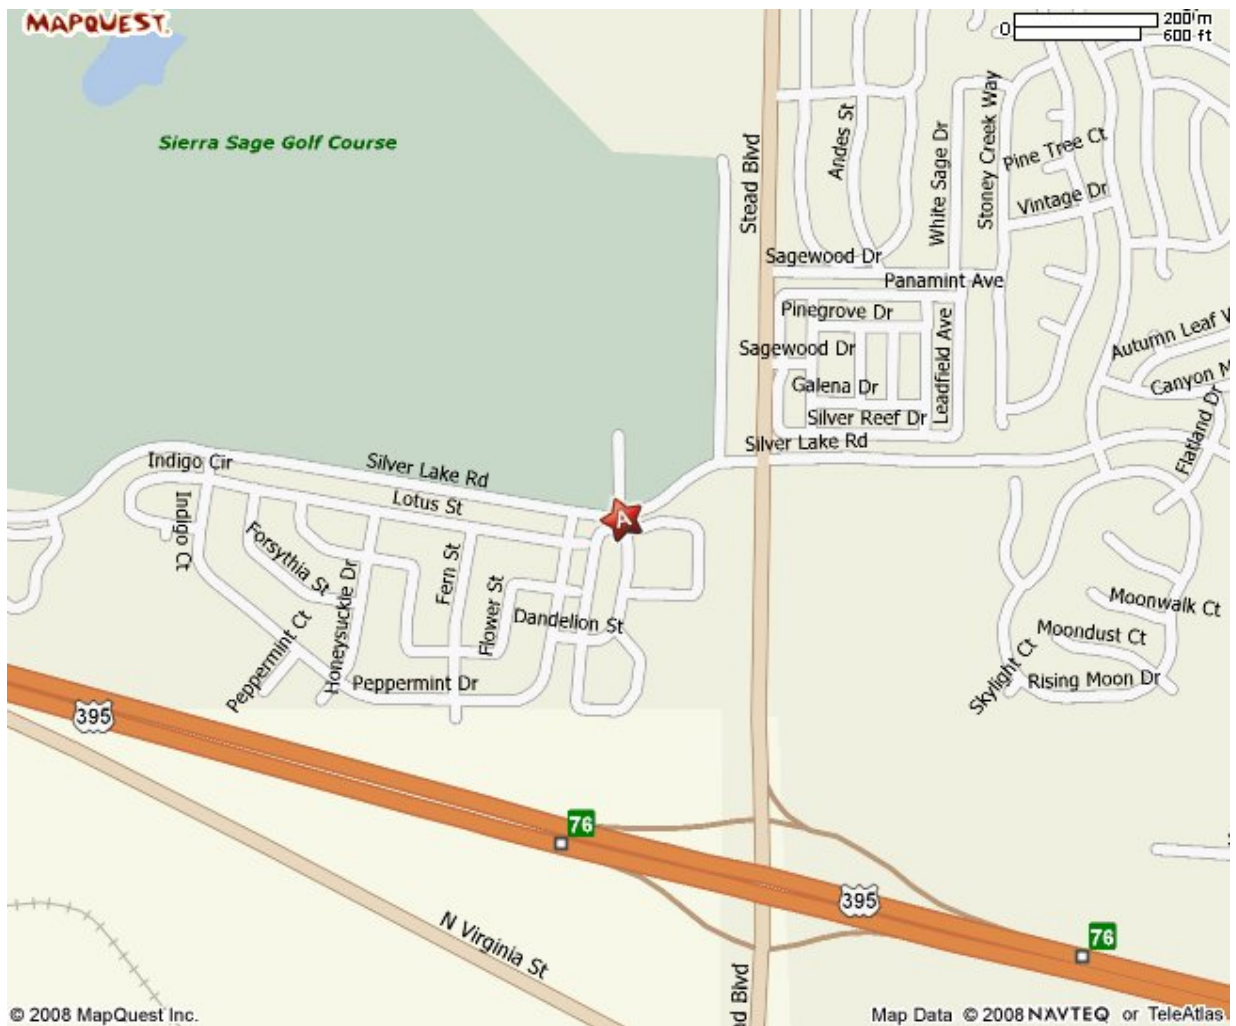

A: 6355 Silver Lake Rd, Reno, NV 89506-1758

Directions and maps are informational only. We make no warranties on the accuracy of their content, road conditions or route usability or expeditiousness. You assume all risk of use. MapQuest and its suppliers shall not be liable to you for any loss or delay resulting from your use of MapQuest. Your use of MapQuest means you agree to our [Terms of Use](#)